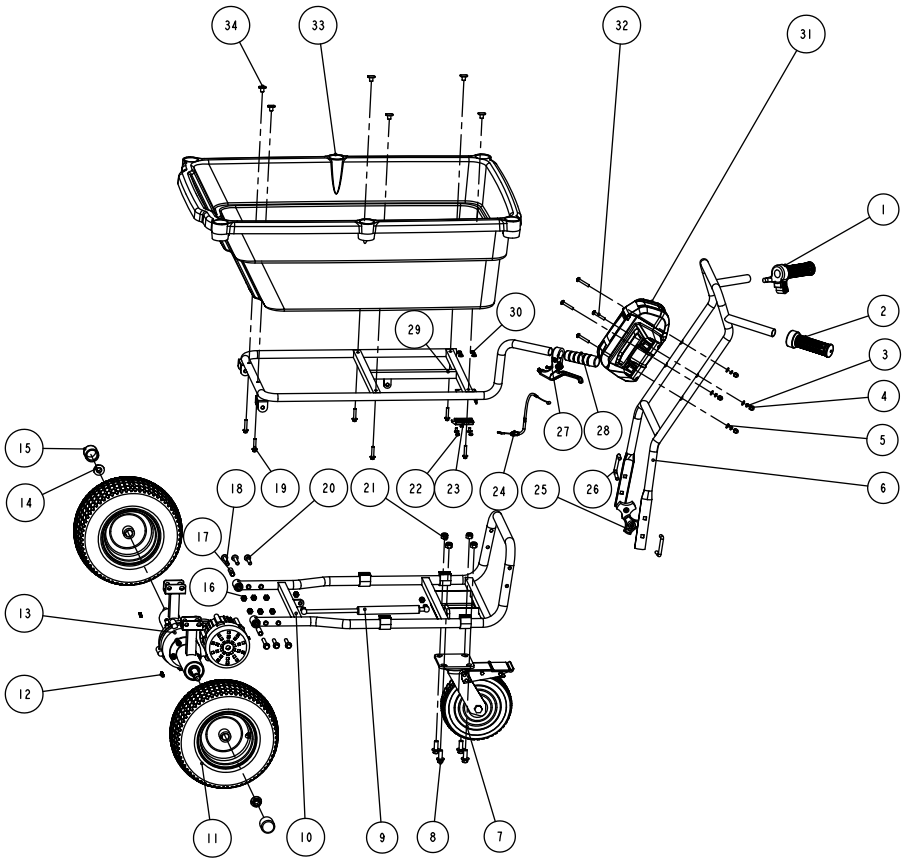

POWERWORKS

7400013

POWERWORKS

7400013

ITEM NO.	PART NO.	DESCRIPTION	QTY
1	31903690	Handle assembly	1
2	34201690	Overmold	1
3	32208688	Spring washer	4
4	32206688	Nut	4
5	32222688	Flat washer	4
6	33901688	Upper handle	1
7	31904690	Caster wheel	1
8	32213688	Hexagon flange head bolt	4
9	31910688	Buffer	1
10	31104690	Lower cart frame assembly	1
11	31901690	Pneumatic wheel, 12x5.00-6	2
12	32234563	Key	2
13	31105690	Gear motor assembly	1
14	32219688	Metalic locked nut, M4	2
15	34209688	Axle rubber cover	2
16	32214688	Nylon locked nut	8
17	33202688	Bushing, zinc plate	2
18	32213688	Hexagon flange head bolt	2
19	32220688	Hexagon flange head bolt	6
20	32204688	Hexagon flange head bolt	4
21	32218688	Nylon locked nut	4
22	32211688	Cross recessed pan head screw	4
23	31904688	Lock catch	1
24	31912688	Zipper	1
25	3410835-4	Knob	2
26	33204688	U-Shape fastener	2
27	31912690	Brake	1
28	34206688	Overmold	1
29	33902688	Cart frame assembly	1
30	32212688	Hexagon flange head bolt	4
31	31106690	Panel assembly	1
32	32201688	Cross recessed pan head screw	4
33	34102690	Bucket	1
34	32202688	T shaped nut	6